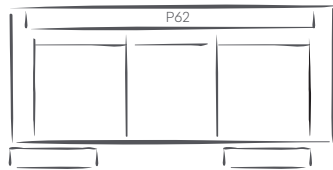

SEATING OPTIONS

P62__
Motion Sofa w/Power
87W 40D 41H