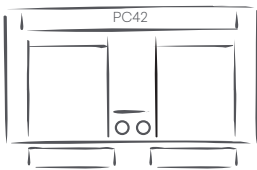

PC42__
Motion Loveseat w/Power
& Console
76W 40D 41H