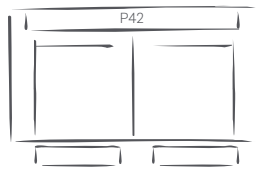

QUALITY IN MOTION
CLUB LEVEL[®]
BY BASSETT[®]

3534 ANDRE

QUALITY IN MOTION
CLUB LEVEL®
 BY BASSETT®

3534 ANDRE

3534-P62F Motion Sofa w/Power • Shown in Fog

3534-P00 Wallsaver Recliner w/Power Shown in Oatmeal

SEATING OPTIONS

P62__
 Motion Sofa w/Power
 87W 40D 41H

PC42__
 Motion Loveseat w/Power
 & Console
 76W 40D 41H

P42__
 Motion Loveseat
 w/Power
 64W 40D 41H

P0__
 Wallsaver Recliner
 w/Power
 41W 40D 41H

FEATURES

- Power Headrest
- USB-A & USB-C Charging Ports
- Hidden Cupholders
(Console Loveseat Only)

F • Fog

O • Oatmeal